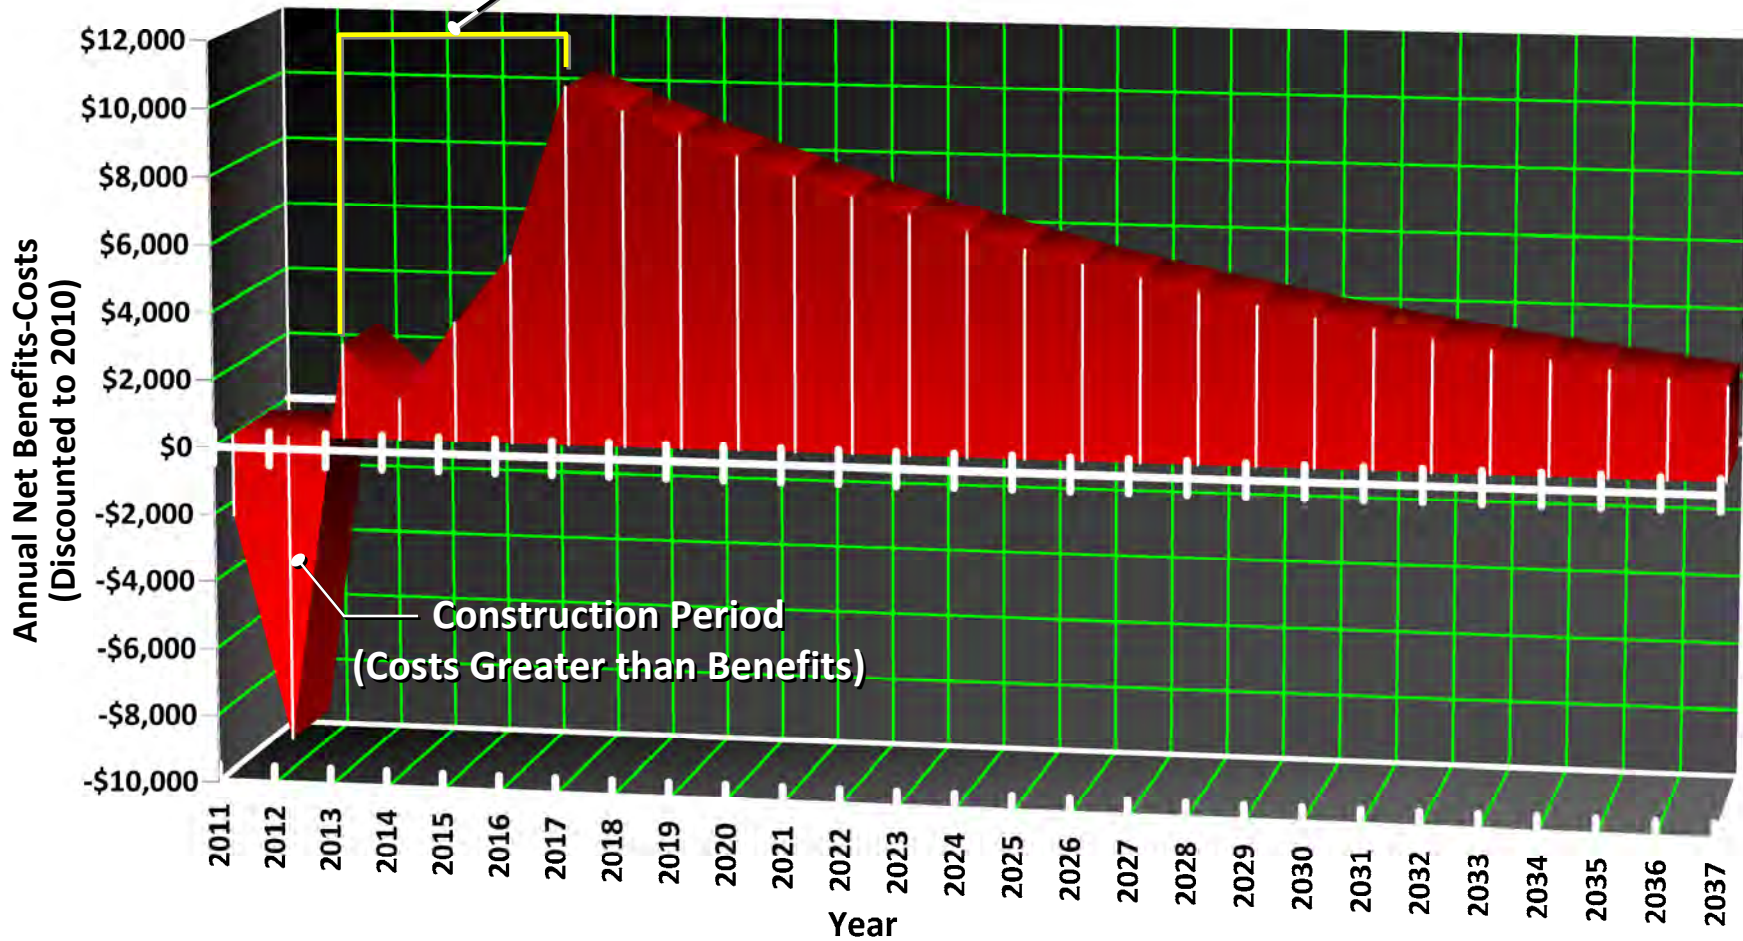

Campustown Redevelopment Period (Benefits Increase with Percent Complete)

Net Annual Benefit Stream Discounted at 7 Percent

CyRide

IOWA STATE UNIVERSITY