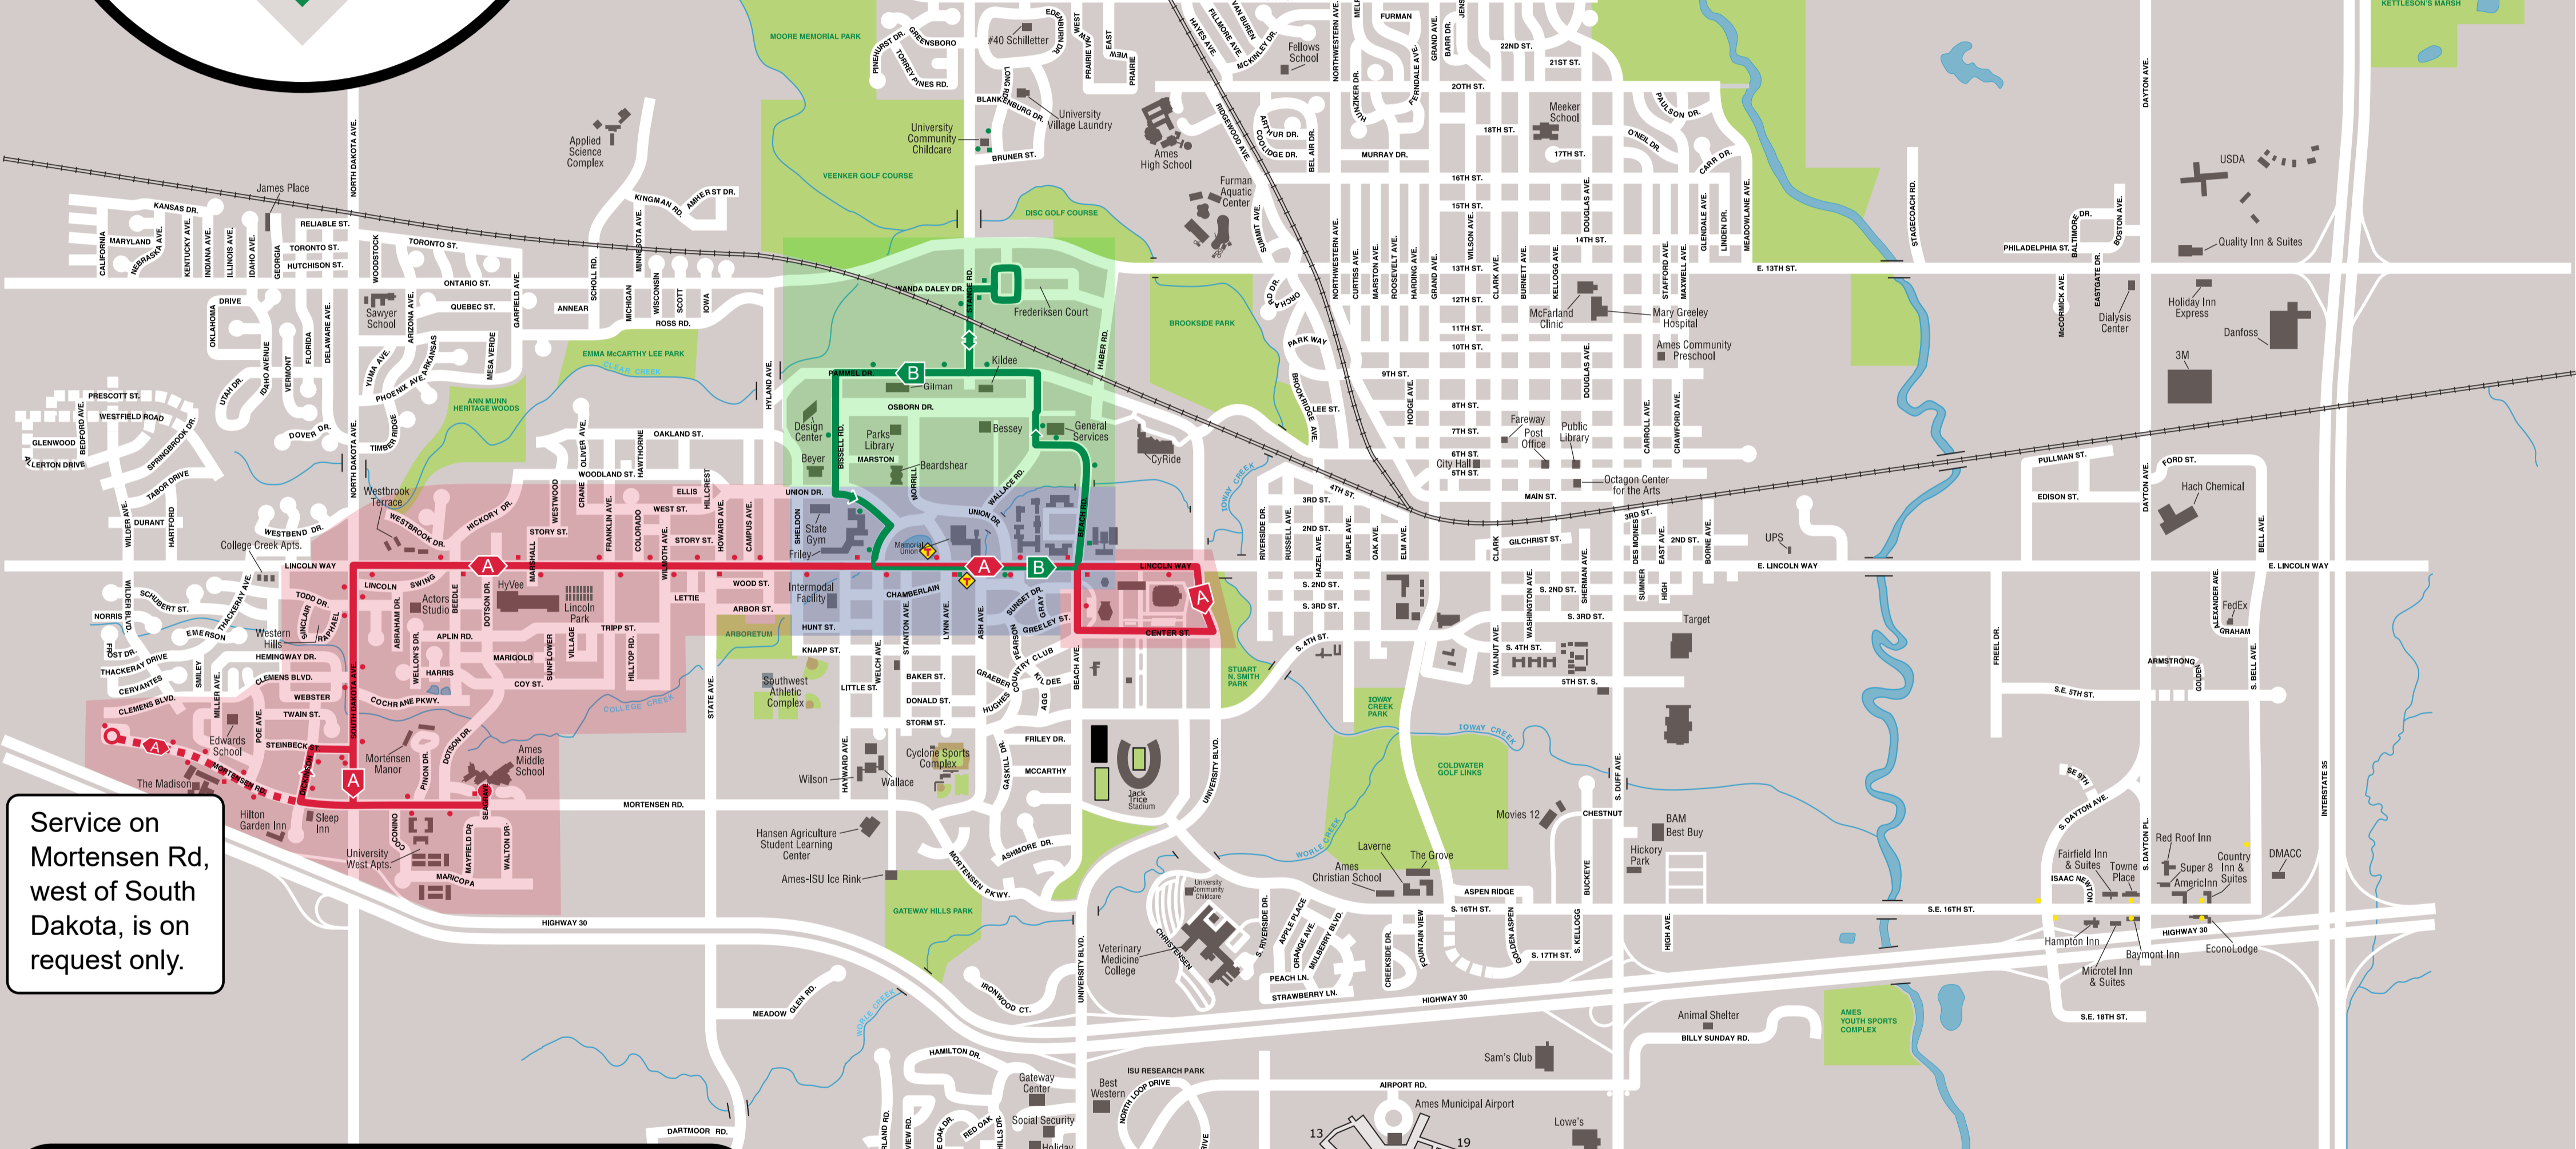

## Moonlight Express

### Service Map

Service on Mortensen Rd, west of South Dakota, is on request only.

### CyRide Map Legend

- Bus Route Line/Direction
- Bus Stop
- Bus Stop (Timepoint)
- Closed Bus Stop
- Temporary Bus Stop
- Transfer Location

**If your location is within the city limits but not in a marked zone, please contact CyRide at (515) 292-1100 for assistance.**