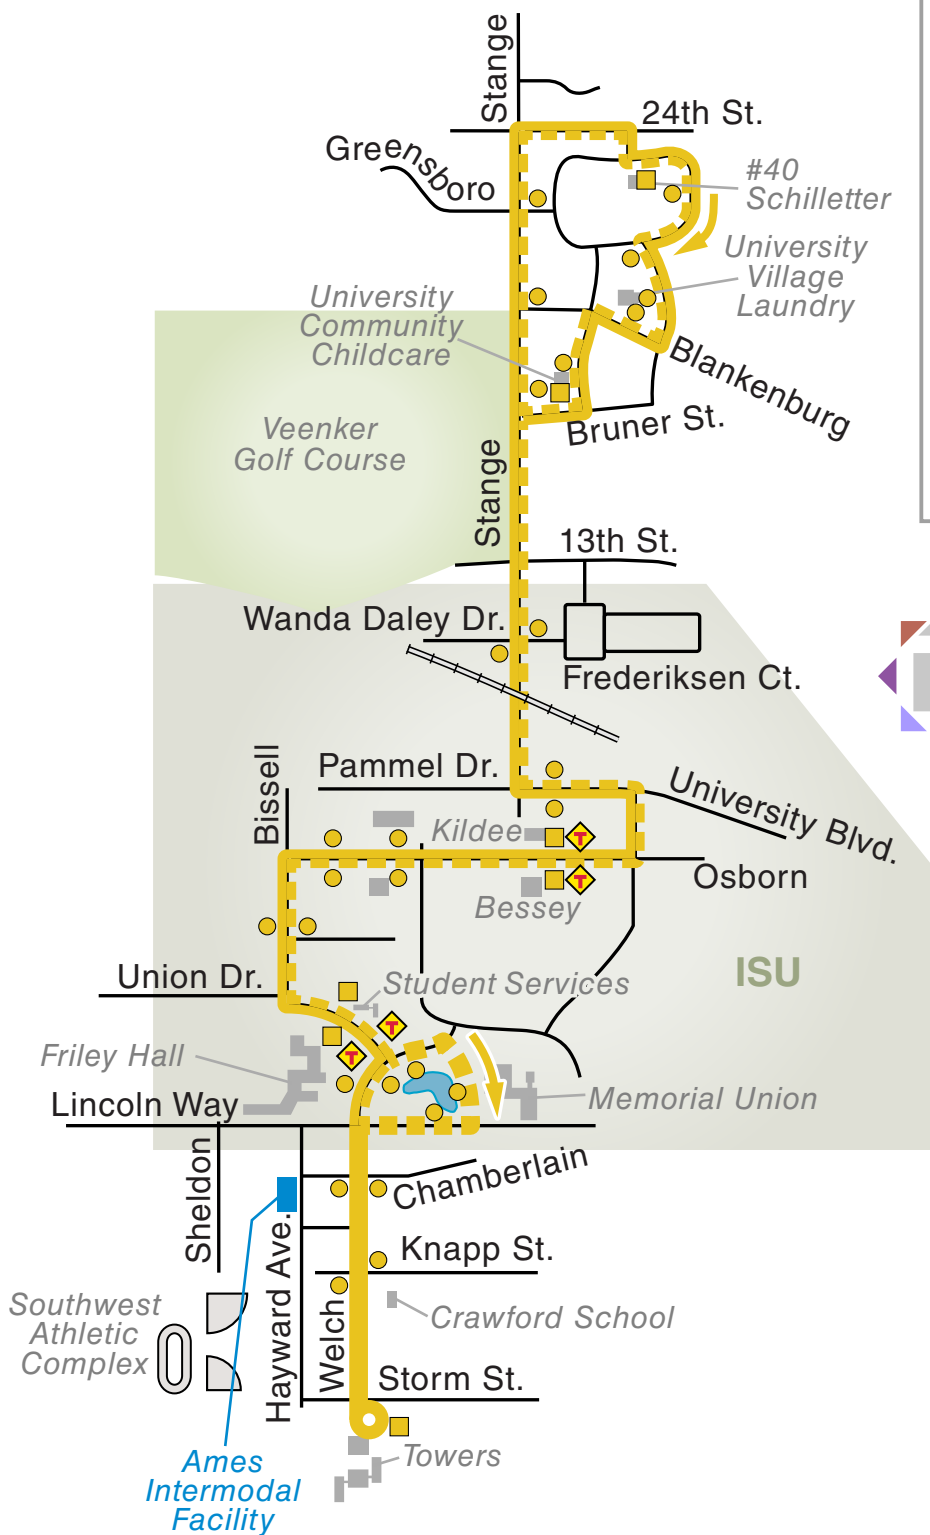

GOLD ROUTE 25 Effective August 19, 2019

-  **Gold Route School Year Weekdays**
-  **Gold Route ISU Break Days**
-  **Timepoint Stops**
-  **Bus Stops**
-  **Transfer Points**